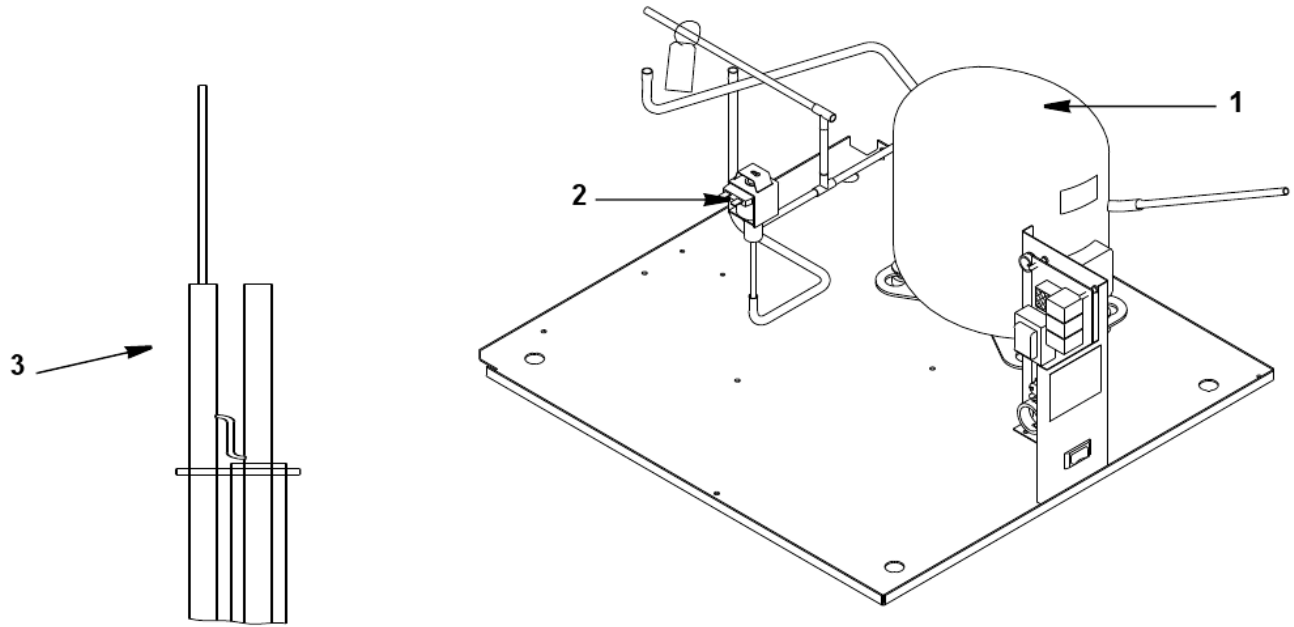

PART NOTES:

- [1] - Used on 115V Only
- [2] - Includes valve bracket
- [3] - Mounted to Refrigeration Line
- [4] - Used to Mount Water Inlet Valve

UE0065

UE0065 - Evaporator Assembly

UE0065 - Evaporator Assembly

UE0065

UE0065 - Evaporator Assembly

#	PART #	DESCRIPTION	QTY	Note
1	7627923	Evaporator Assembly - Dice Cube		
2		Water Pump		
2a	2001423	Water Pump - 115V/60 Hz		
2b	2001413	Water Pump - 230V/50 Hz - Before Serial Number 310145529		
2c	04000944	Water Pump - 230V/50 Hz - After Serial Number 310145529		
3	7629403	Water Distribution Tube - QM20/QM30		
4	040001210	Water Drain Stand Pipe		
5	040001227	Water Trough		
6	000000112	Bin Thermostat Control Tube		
7	4420291	Tygon Tube - 0.25" OD		
8	8390133	Water Inlet Elbow - Male		
8a	8390143	Water Inlet Elbow - Female		
9	5650729	Compression Nut		
10	040001212	Water Pump Out Tubing - 0.5" OD		
11	4420383	Clear Tubing - 0.625" ID		
12	4421443	Bin Drain Tubing - 0.625 ID		
13	5650709	Snap Clamp - 0.799"/0.899" ID		
14	5305123	Thumbscrew SS - #8-32 x 0.44"		
15	5012169	Thumbscrew - #8-32 x 0.625		[1]
16	040001217	Thumbscrew - #8-32 x 0.625"		[2]
17	040001088	Water Supply Hose		

PART NOTES:

- [1] - Stainless Steel Head Thumbscrew for Water Trough and Water Distributor
- [2] - Plastic Head Thumbscrew for Water Trough and Water Distributor

UE0065

UE0065 - Refrigeration Components

UE0065