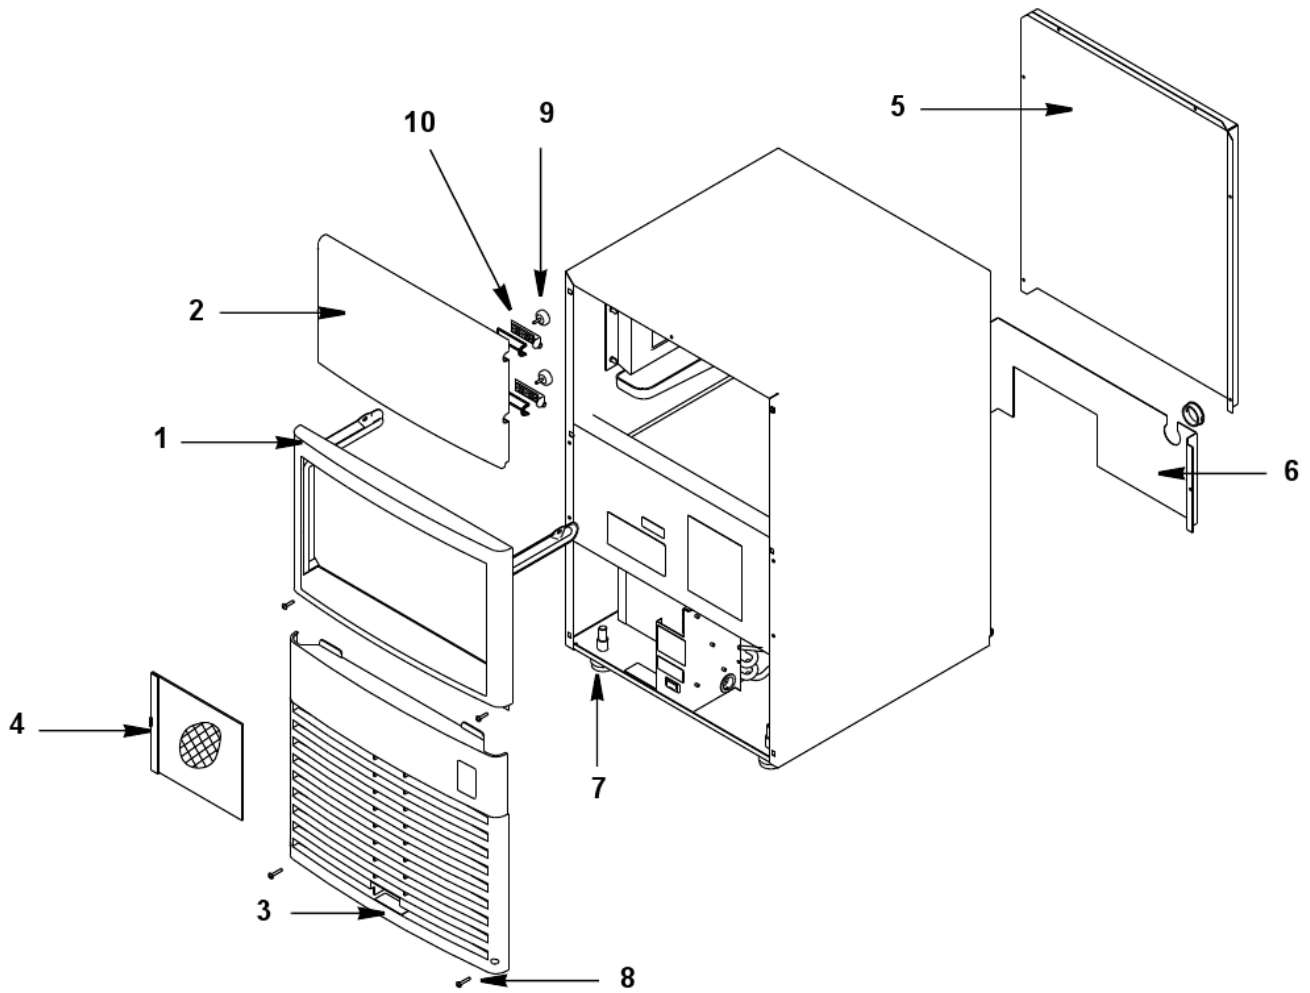

UE0065

UE0065 - Panels

UE0065

UE0065 - Panels

#	PART #	DESCRIPTION	QTY	Note
1	040000627	Door Frame Assembly		
2	040002220	Bin Door		
3	040006847	Front Panel Assembly		
4	7629223	Air Filter - 8.25" x 7.66"		
5	6047101	Back Panel, Upper		
6	6029461	Back Panel, Lower		
7	3302613	Leg Leveler		
8	5202239	Screws - #8 x 0.75"		[1]
8a	5474893	Tinnerman Clip - #8		
9	5012353	Door Pin Thumbscrews		
10	7629233	Door Pin Gasket and Door Pin Assembly		
11	3302583	Ice Scoop - Extra Small - 6 ounces		
12	040005368	Coupling Panel - Water/Electrical Connections		
13	7200193	Carton Assembly		

PART NOTES:

[1] - Pack of 10