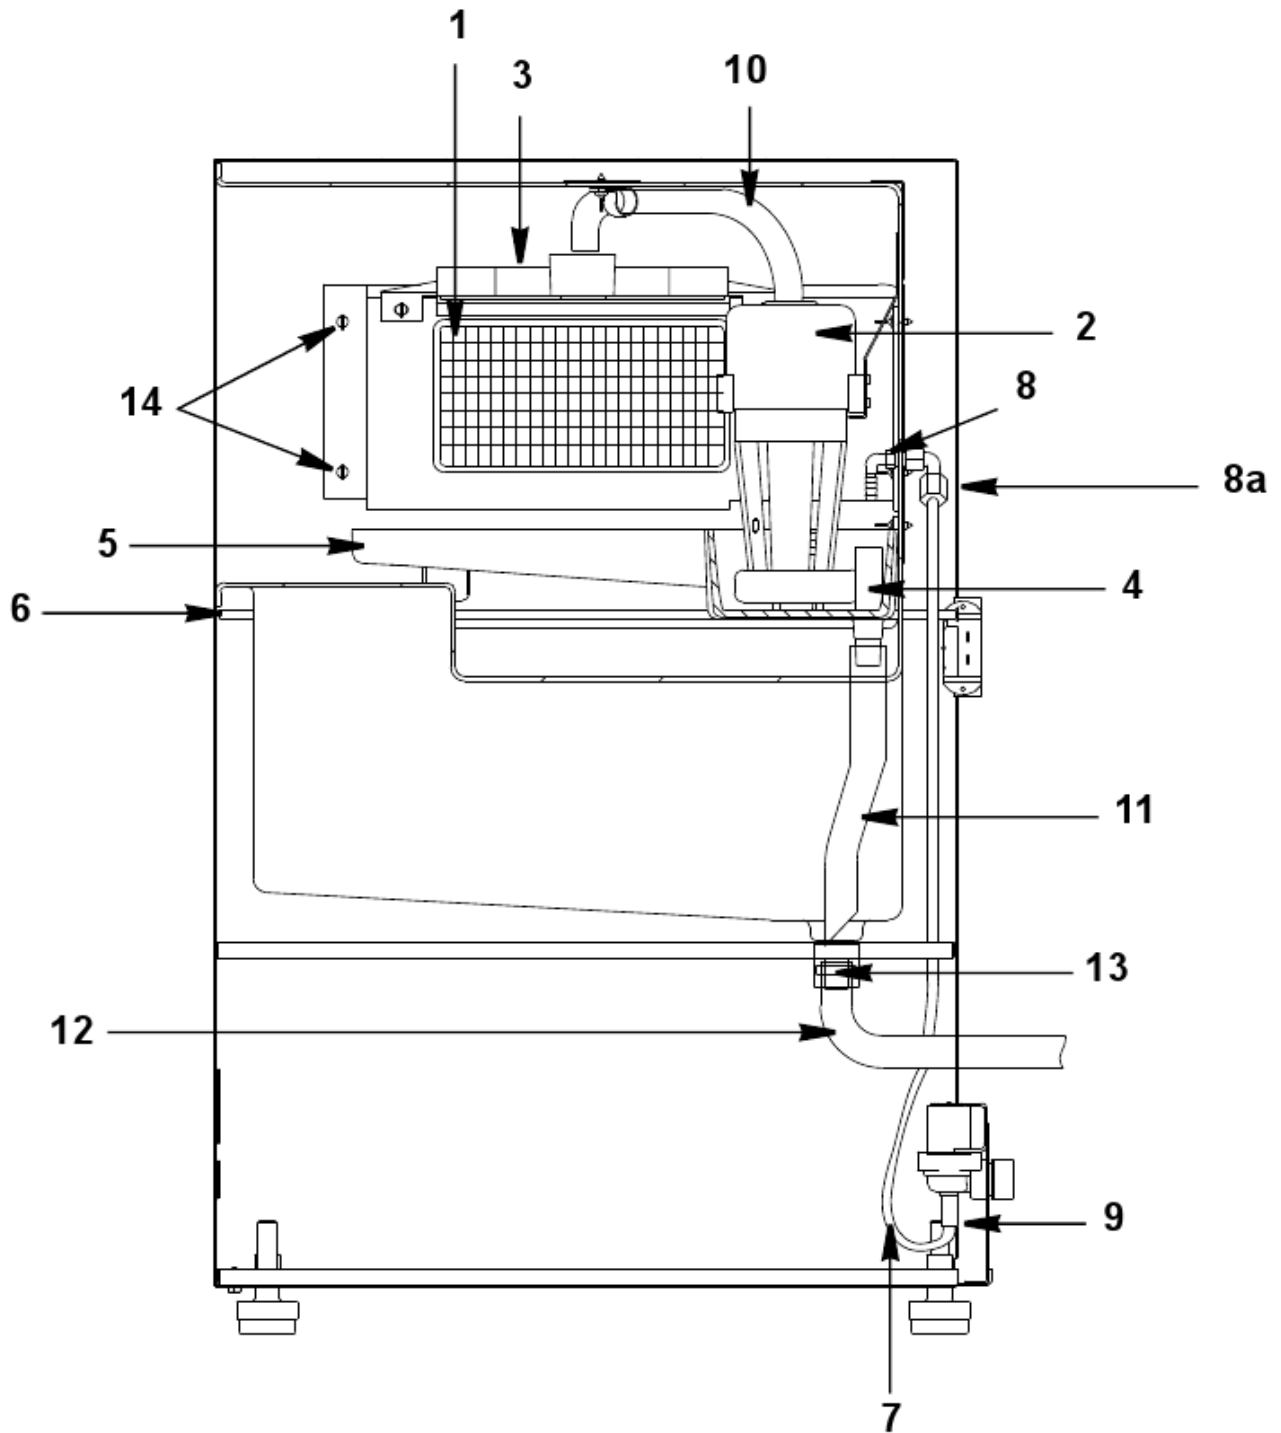

UE0065

UE0065 - Control Box

UE0065

UE0065 - Control Box

#	PART #	DESCRIPTION	QTY	Note
1	7629243	Control Board		
1a	2511373	Fuse - 8A		
2	2301513	Toggle Switch		
2a	040005844	Bracket - Toggle Switch		
3	8505533	Relay - 115V/60 Hz/1 Ph		[1]
4	7629661	Bin Thermostat Control		
5		Water Inlet Valve		
5a	040005529	Water Inlet Valve - 115V/60 Hz		[2]
5b	040005530	Water Inlet Valve - 208-230V/50 Hz		
5c	040001675	Bracket - Water Inlet Valve		
6		Wire Harness		
6a	040005885	Wiring Harness - 115V/60 Hz		
6b	2008313	Wiring Harness - 230V/50 Hz		
6c	2032403	Wire Harness Jumper		
7		Power Cord		
7a	2006863	Power Cord - 115V/60 Hz		
7b	2033023	Power Cord - 230V/50-60 Hz		
8	2351313	Thermistor		[3]
9	4302253	Control Board Mounting Supports		
10	5202069	Screw - #10-24 x 0.5" HEX		[4]

PART NOTES:

- [1] - Used on 115V Only
- [2] - Includes valve bracket
- [3] - Mounted to Refrigeration Line
- [4] - Used to Mount Water Inlet Valve

UE0065

UE0065 - Evaporator Assembly

UE0065 - Evaporator Assembly

UE0065

UE0065 - Evaporator Assembly

#	PART #	DESCRIPTION	QTY	Note
1	7627923	Evaporator Assembly - Dice Cube		
2		Water Pump		
2a	2001423	Water Pump - 115V/60 Hz		
2b	2001413	Water Pump - 230V/50 Hz - Before Serial Number 310145529		
2c	04000944	Water Pump - 230V/50 Hz - After Serial Number 310145529		
3	7629403	Water Distribution Tube - QM20/QM30		
4	040001210	Water Drain Stand Pipe		
5	040001227	Water Trough		
6	000000112	Bin Thermostat Control Tube		
7	4420291	Tygon Tube - 0.25" OD		
8	8390133	Water Inlet Elbow - Male		
8a	8390143	Water Inlet Elbow - Female		
9	5650729	Compression Nut		
10	040001212	Water Pump Out Tubing - 0.5" OD		
11	4420383	Clear Tubing - 0.625" ID		
12	4421443	Bin Drain Tubing - 0.625 ID		
13	5650709	Snap Clamp - 0.799"/0.899" ID		
14	5305123	Thumbscrew SS - #8-32 x 0.44"		
15	5012169	Thumbscrew - #8-32 x 0.625		[1]
16	040001217	Thumbscrew - #8-32 x 0.625"		[2]
17	040001088	Water Supply Hose		