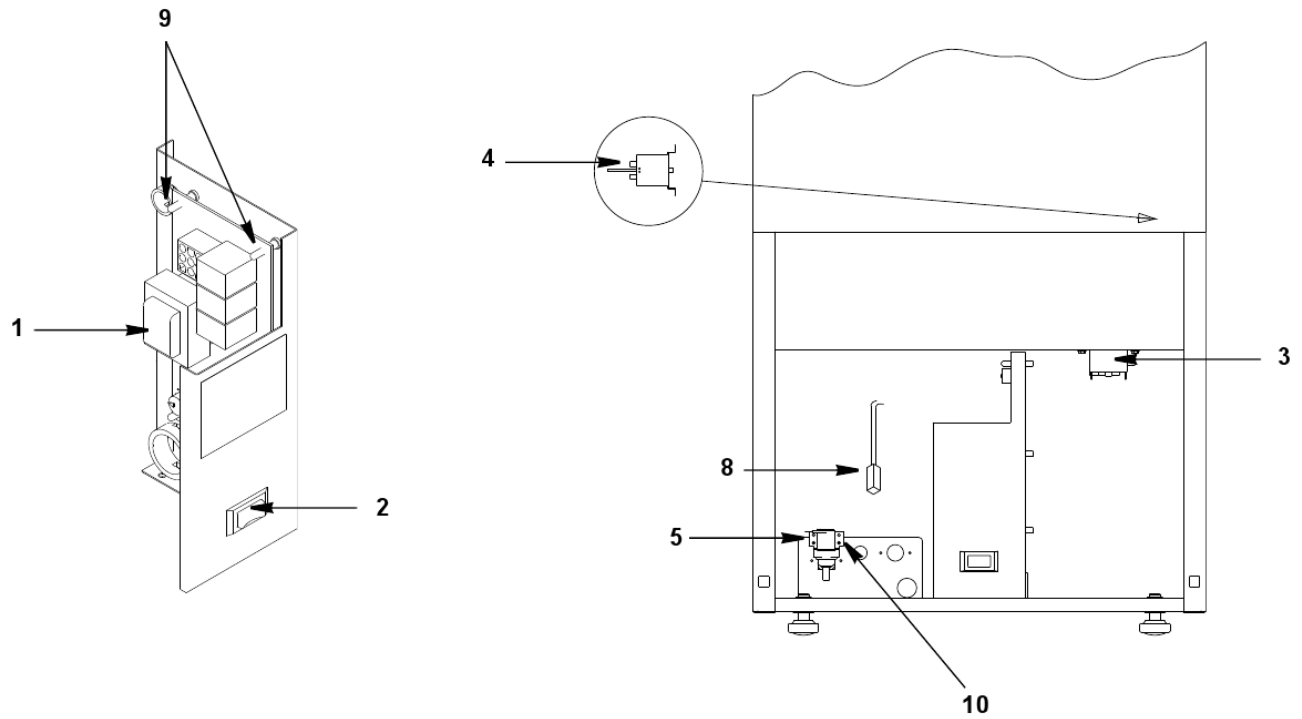

UE0065

UE0065 - Control Box

UE0065

UE0065 - Control Box

#	PART #	DESCRIPTION	QTY	Note
1	7629243	Control Board		
1a	2511373	Fuse - 8A		
2	2301513	Toggle Switch		
2a	040005844	Bracket - Toggle Switch		
3	8505533	Relay - 115V/60 Hz/1 Ph		[1]
4	7629661	Bin Thermostat Control		
5		Water Inlet Valve		
5a	040005529	Water Inlet Valve - 115V/60 Hz		[2]
5b	040005530	Water Inlet Valve - 208-230V/50 Hz		
5c	040001675	Bracket - Water Inlet Valve		
6		Wire Harness		
6a	040005885	Wiring Harness - 115V/60 Hz		
6b	2008313	Wiring Harness - 230V/50 Hz		
6c	2032403	Wire Harness Jumper		
7		Power Cord		
7a	2006863	Power Cord - 115V/60 Hz		
7b	2033023	Power Cord - 230V/50-60 Hz		
8	2351313	Thermistor		[3]
9	4302253	Control Board Mounting Supports		
10	5202069	Screw - #10-24 x 0.5" HEX		[4]

PART NOTES:

- [1] - Used on 115V Only
- [2] - Includes valve bracket
- [3] - Mounted to Refrigeration Line
- [4] - Used to Mount Water Inlet Valve

UE0065

UE0065 - Evaporator Assembly

UE0065 - Evaporator Assembly

UE0065

UE0065 - Evaporator Assembly

#	PART #	DESCRIPTION	QTY	Note
1	7627923	Evaporator Assembly - Dice Cube		
2		Water Pump		
2a	2001423	Water Pump - 115V/60 Hz		
2b	2001413	Water Pump - 230V/50 Hz - Before Serial Number 310145529		
2c	04000944	Water Pump - 230V/50 Hz - After Serial Number 310145529		
3	7629403	Water Distribution Tube - QM20/QM30		
4	040001210	Water Drain Stand Pipe		
5	040001227	Water Trough		
6	000000112	Bin Thermostat Control Tube		
7	4420291	Tygon Tube - 0.25" OD		
8	8390133	Water Inlet Elbow - Male		
8a	8390143	Water Inlet Elbow - Female		
9	5650729	Compression Nut		
10	040001212	Water Pump Out Tubing - 0.5" OD		
11	4420383	Clear Tubing - 0.625" ID		
12	4421443	Bin Drain Tubing - 0.625 ID		
13	5650709	Snap Clamp - 0.799"/0.899" ID		
14	5305123	Thumbscrew SS - #8-32 x 0.44"		
15	5012169	Thumbscrew - #8-32 x 0.625		[1]
16	040001217	Thumbscrew - #8-32 x 0.625"		[2]
17	040001088	Water Supply Hose		